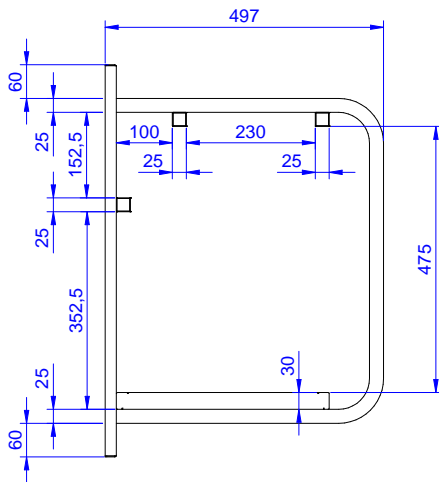

Construction

- Capacity: from 1 to 4 baskets (based on model).
- Square section frame 25x25 mm.
- 304 AISI stainless steel construction throughout.

Sustainability

- Fitted with bottom tray and drain hole.

864357 (DWWS1)

Wall mounted shelf for 1 basket 680mm

Short Form Specification

Item No. _____

Constructed in 304 AISI stainless steel. Square 25x25mm tubular frame. Fitted with bottom tray and drain hole. Designed for baskets 500x500mm.

APPROVAL: _____

Front

Side

Top

Key Information:

External dimensions, Width:	
864357 (DWWS1)	680 mm
External dimensions, Depth:	500 mm
External dimensions, Height:	700 mm
Net weight:	8 kg